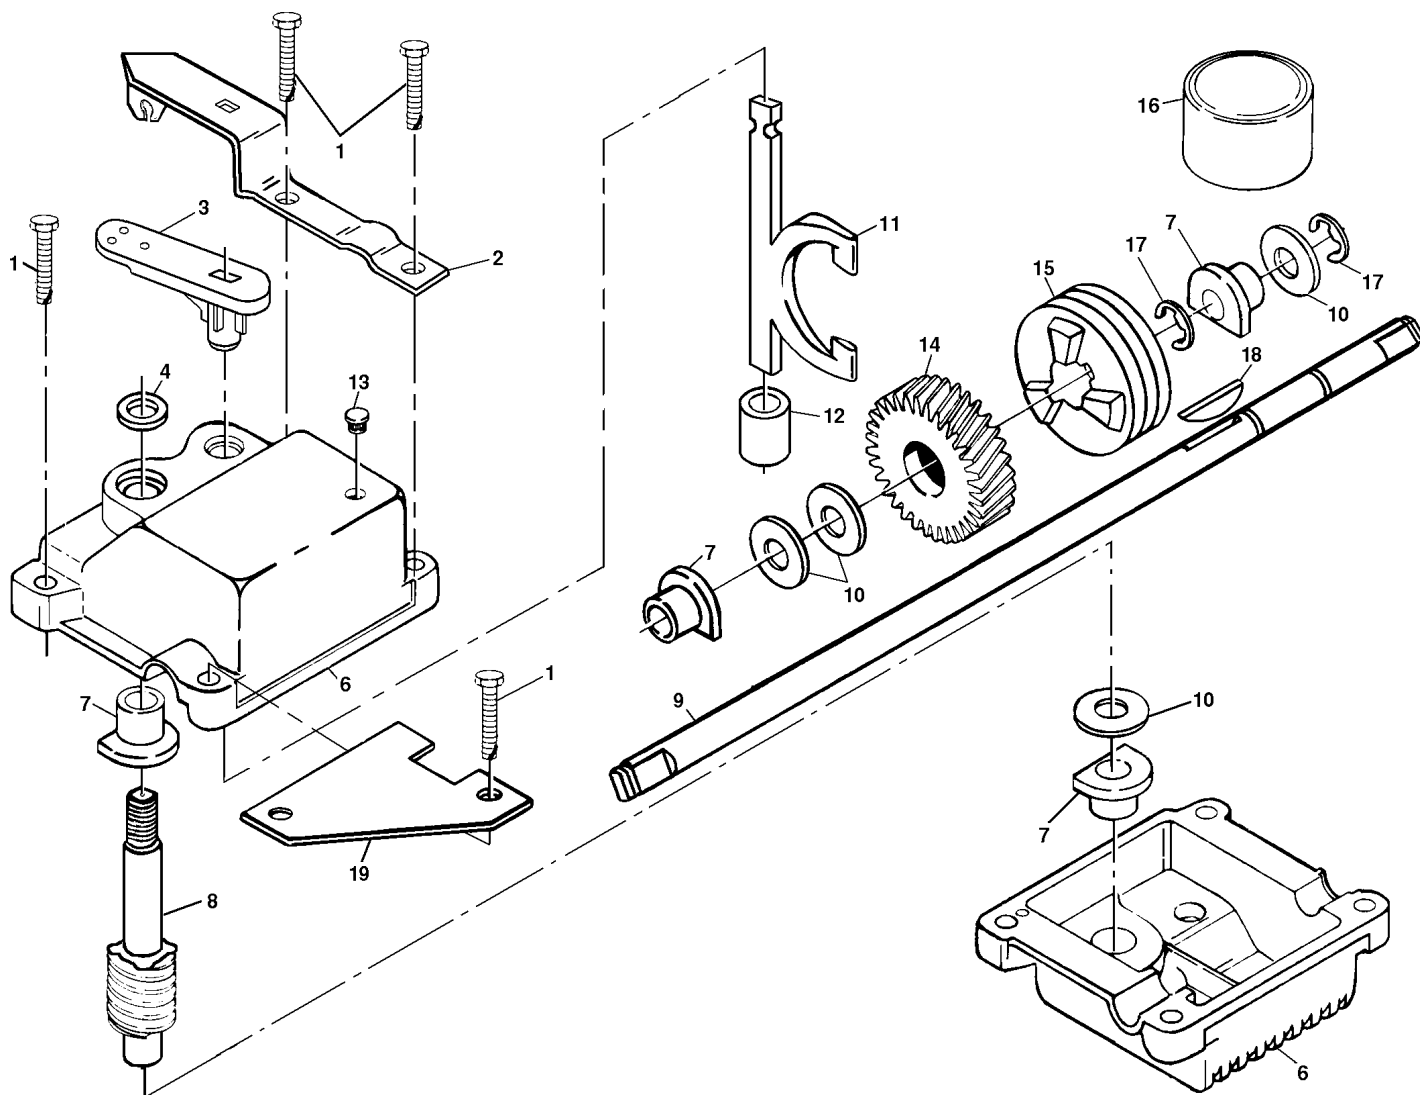

REPAIR PARTS

ROTARY LAWN MOWER -- MODEL NO. 600SD (J600SDE), PRODUCT NO. 954 13 00-50

GEAR CASE ASSEMBLY PART NUMBER 532702511

KEY NO.	PART NO.	DESCRIPTION
1	817490416	Tapping Screw 1/4-20 x 1-1/4
2	532140269	Engagement Bracket
3	532137053	Shifter
4	532057072	Seal
6	532048373	Gear Case Halves Kit (Includes Key Nos. 4 and 7)
7	532077881	Bearing
8	532137051	Worm Shaft
9	532137074	Drive Shaft (532702511)
--	532137077	Drive Shaft (532702510)
10	532057079	Hardened Washer

KEY NO.	PART NO.	DESCRIPTION
11	532131484	Clutch Yoke
12	532700343	Bushing
13	532086447	Plug
14	532137050	Helical Gear
15	532750436	Clutch Jaw
16	532750369	Grease
17	812000003	E-Ring
18	532850848	Hi-Pro Key
19	532125441	Spring Bracket

NOTE: All component dimensions given in U.S. inches.
1 inch = 25.4 mm