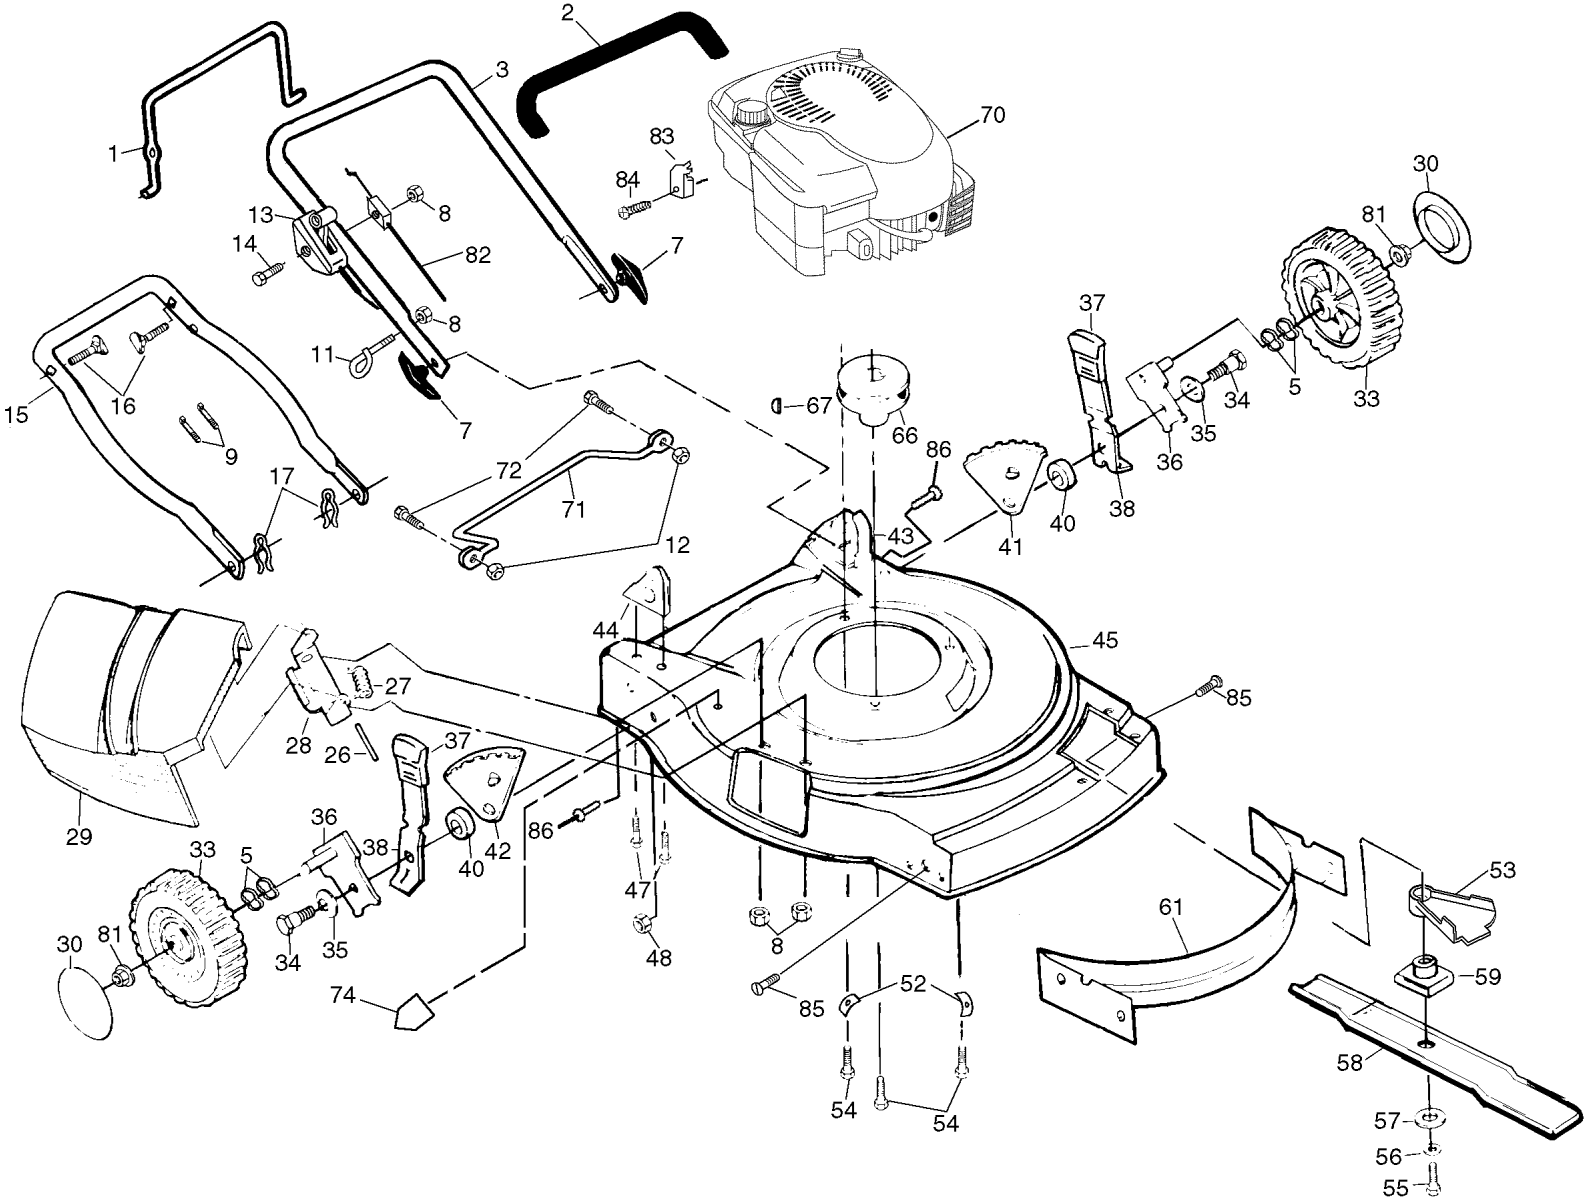

# REPAIR PARTS

## ROTARY LAWN MOWER - - MODEL NO. 600SD (J600SDE), PRODUCT NO. 954 13 00-50

KEY NO.	PART NO.	DESCRIPTION
1	<b>532145794</b>	Control Bar
2	532164265	Handle Grip
3	<b>532167163</b>	Upper Handle
5	532057143	Wave Washer
7	532136376	Handle Knob
8	532063601	Locknut 1/4-20
9	532066426	Wire Tie
11	532153638	Rope Guide
12	532069180	Locknut 1/4-20
13	532166971	Throttle Control
14	532144929	Hex Washer Head Screw 1/4-20 x 2-1/8
15	<b>532153605</b>	Lower Handle
16	532131959	Handle Bolt 5/16-18 x 1-3/4
17	532051793	Hairpin Cotter
26	532147286	Hinge Rod
27	532087589	Torsion Spring
28	532087593	Housing Bracket Assembly
29	532750149	Discharge Guard
30	532801153	Hubcap
33	532750550	Wheel & Tire Assembly
34	532142748	Shoulder Bolt 3/8-16 x 1
35	532062335	Belleville Washer 1/2
36	532151254	Axle Arm Assembly
37	532132800	Selector Knob
38	532125259	Selector Spring
40	532146630	Spacer
41	532134340	Wheel Adjusting Bracket (L.R.)
42	532134341	Wheel Adjusting Bracket (R.R.)
43	532170977	Handle Bracket Assembly (Left)
44	532170975	Handle Bracket Assembly (Right)
45	532170499	Lawn Mower Housing (Incl. Ref. #74)
47	532149741	Self Tapping Screw 5/16-18 x 3/4

**NOTE:** All component dimensions given in U.S. inches.  
1 inch = 25.4 mm